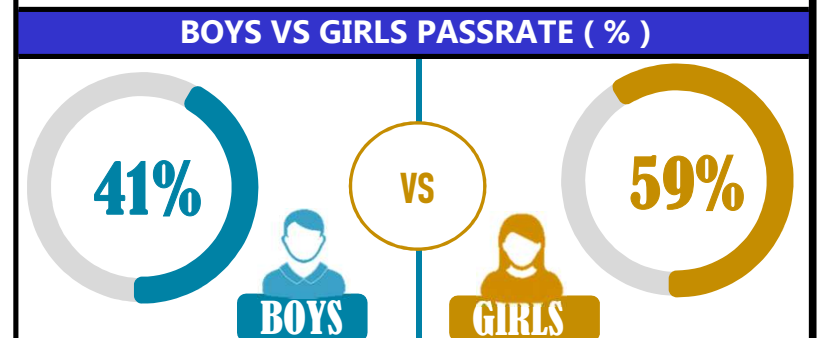

OVERALL GRADE ANALYSIS	NO.	SEATED	%
A	0	15	0%
B	5		33%
C	10		67%
D	5	5	33%
E	0		0%

OVERALL PERFORMANCE ANALYSIS

REGISTERED	20	100%
SEATED	20	100%
ABSENTEES	0	0%
PASSED	15	75%
FAILED	5	25%