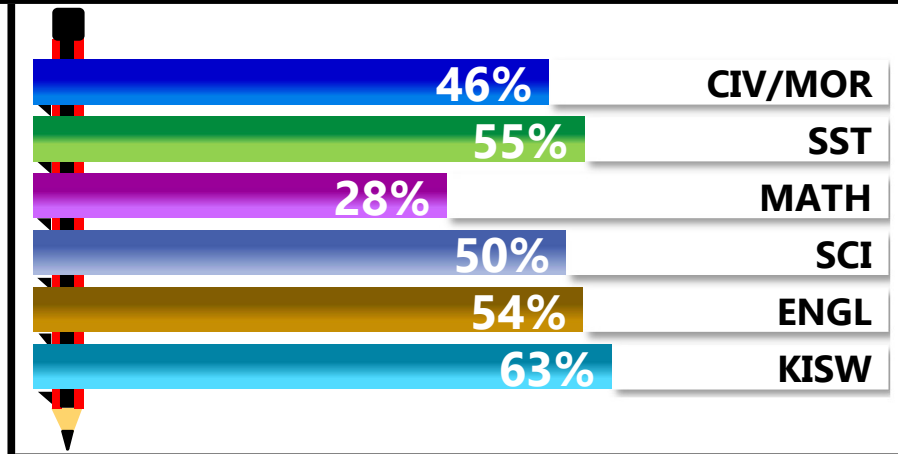

		<h1>TUMAINI JEMA</h1>			
<b>REGION: TANGA</b>		<b>SCHOOL AVERAGE</b>	<b>147.4</b>	<b>OVERALL GRADE</b>	
<b>DISTRICT: HANDENI</b>				<b>C</b>	
				<b>CATEGORY</b>	
				<b>BELOW 40</b>	

## SUBJECT PERFORMANCE ANALYSIS

SUBJECT NAME	AVG	%	RNK
KISWAHILI	31.4	63%	1
SOCIAL STUDIES	27.3	55%	2
ENGLISH	27.1	54%	3
SCIENCE	24.9	50%	4
CIVIC & MORAL	22.8	46%	5
MATHEMATICS	14.1	28%	6
BOYS/GIRLS PASS RATE		STD	AVG
BOYS	7	0.41	41%
GIRLS	13	0.59	59%